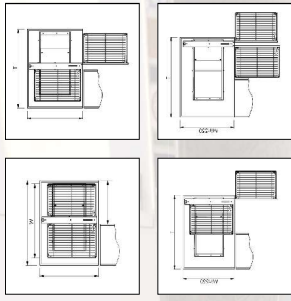

KITCHEN CORNER SOLUTIONS

MONTRER - UNIVERSAL

Montrer is another perfect solution for kitchen blind corners, comes with two sections with each section having two trays. Both section slides out giving full view to manage the storage.

ITEM NAME : MONTRER - UNIVERSAL
CODE NO : KNCSHC
FINISH : GREY

DIMENSIONS (WxDxH) : 700 X 505 X 600

CABINET WIDTH : 1050mm - 1100mm