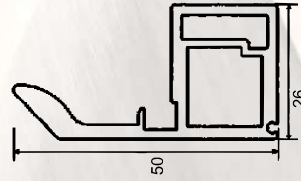

6MM BORDER SIDE HANDLE PROFILE

CODE NO : KNCAP 305

LENGTH : 2.4 MTR.

FINISH : SUPER ROSE GOLD
CERAMIC BLACK