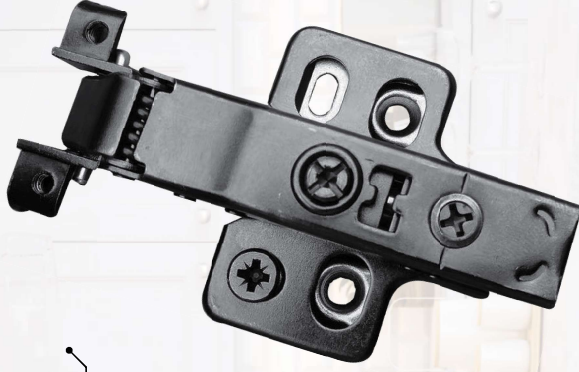

HINGES

3D SOFT CLOSE HINGE 0° (22MM)

ITEM NAME : 3D SOFT CLOSE HINGE 0° (22MM)

CODE NO : KNC PH 3D 0°

FINISH : BLACK