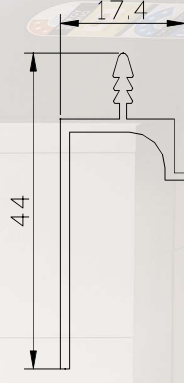

J HANDLE WITH EDGE

CODE NO : KNCAP 15

LENGTH : 3 MTR.

FINISH : ROSE GOLD / CERAMIC BLACK