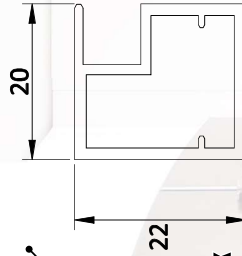

ALUMINIUM PROFILES

20mm FRAME PROFILE

CODE NO : KNCAP 08

LENGTH : 3 MTR.

FINISH : ROSE GOLD/ CERAMIC BLACK