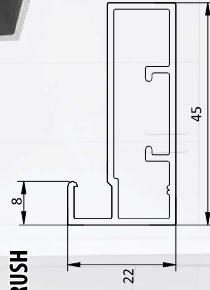

ALUMINIUM PROFILES

45mm FRAME PROFILE

CODE NO : KNCAP 02

LENGTH : 3 MTR.

FINISH : CHROME / ROSE GOLD / CERAMIC BLACK
SILVER ANODIZED / SS BRUSH