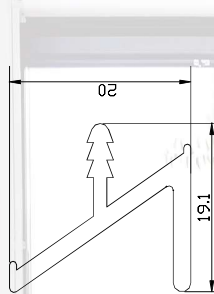

V GOLA HANDLE

CODE NO : KNCAP 14

LENGTH : 3 MTR.

FINISH : ROSE GOLD / CERAMIC BLACK