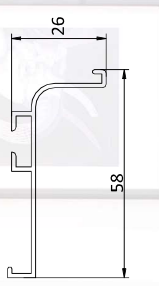

J GOLLA PROFILES

CODE NO : KNCAP 06

LENGTH : 3 MTR.

FINISH : CHROME / ROSE GOLD
CERAMIC BLACK