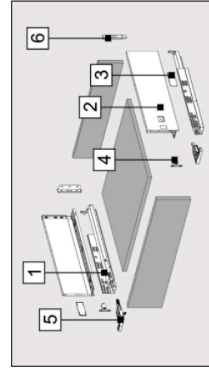

DRAWER BOX SYSTEMS

SOTTILE

Sottile Is An Elegant Slim Drawer Profile Thickness Of Just 12mm With Straight Line Module To Maximize The Usage Of Inner Space.

ITEM NAME : SOTTILE X HEIGHT

CODE NO : KNCDBS 500

DIMENSIONS (WxDxH) : 500mm X 84mm

FINISH : DARK GREY

ITEM NAME : SOTTILEY HEIGHT

CODE NO : KNCDBS 500

DIMENSIONS (WxDxH) : 500mm X 125mm

FINISH : DARK GREY