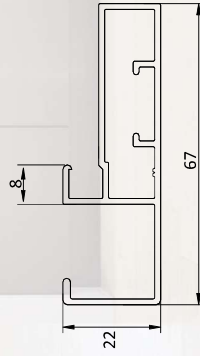

67mm HANDLE PROFILES

CODE NO : KNCAP 03

LENGTH : 3 MTR.

FINISH : CHROME / ROSE GOLD / CERAMIC BLACK
SILVER ANODIZED / SS BRUSH

45mm GLASS PASTING PROFILE

CODE NO : KNCAP 10

LENGTH : 3 MTR.

FINISH : CERAMIC BLACK / ROSE GOLD