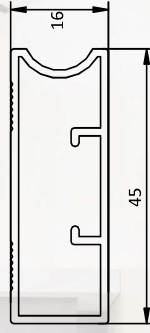

ALUMINIUM PROFILES

45mm FRAME PROFILE

CODE NO : KNCAP 02

LENGTH : 3 MTR.

FINISH : CHROME / ROSE GOLD / CERAMIC BLACK
SILVER ANODIZED / SS BRUSH

ALUMINIUM PROFILES

45mm HANDLE PROFILES

CODE NO : KNCAP 03A

LENGTH : 3 MTR.

FINISH : ROSE GOLD / CERAMIC BLACK

67mm HANDLE PROFILES

CODE NO : KNCAP 03

LENGTH : 3 MTR.

FINISH : CHROME / ROSE GOLD / CERAMIC BLACK
SILVER ANODIZED / SS BRUSH

45mm GLASS PASTING PROFILE

CODE NO : KNCAP 10

LENGTH : 3 MTR.

FINISH : CERAMIC BLACK / ROSE GOLD