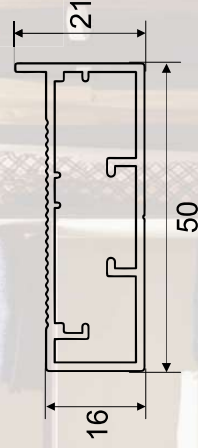

SIGNATURE PROFILES

CLOSET FRAME PROFILE

CODE NO : KNCAP 01V

LENGTH : 3 MTR.

FINISH : CERAMIC BLACK / GRAPHITE GREY