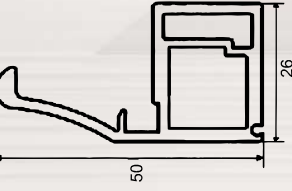

SIGNATURE PROFILES

6MM BORDER SIDE PROFILE

CODE NO : KNCAP 303

LENGTH : 3 MTR.

FINISH : SUPER ROSE GOLD / CERAMIC BLACK