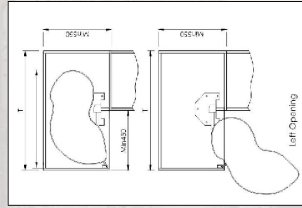

KITCHEN CORNER SOLUTIONS

COLUMPIO

Columpio offers the futuristic corner solution for kitchen with trays that can sway individually helping to utilise the unused kitchen corners gracefully

ITEM NAME : COLUMPIO
CODE NO : KNCST
FINISH : GREY

DIMENSIONS (WxDxH) : DIA. 815, 400 X (600-700)

CABINET WIDTH : 1050mm - 1100mm