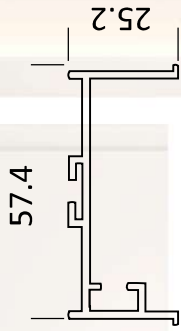

SIGNATURE PROFILES

C GOLA WITH LED

CODE NO : KNCAP 555

LENGTH : 3 MTR.

FINISH : ROSE GOLD / CERAMIC BLACK