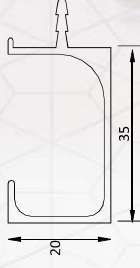

### **G HANDLE PROFILES**

CODE NO : KNCAP 01

LENGTH : 3 MTR.

FINISH : CHROME / ROSE GOLD / CERAMIC BLACK  
SILVER ANODIZED / SS BRUSH / GREY