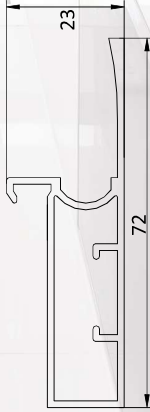

72mm HANDLE PROFILE

CODE NO : KNCAP 12

LENGTH : 3 MTR.

FINISH : ROSE GOLD / CERAMIC BLACK