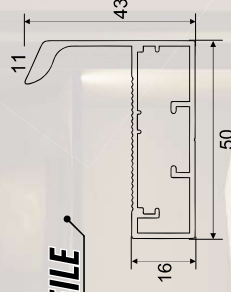

CLOSET HANDLE PROFILE

CODE NO : KNCAP 02H

LENGTH : 3100mm

FINISH : CERAMIC BLACK / GRAPHITE GREY