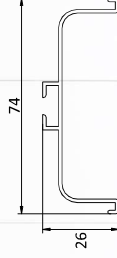

ALUMINIUM PROFILES

C GOLLA PROFILES

CODE NO : KNCAP 05

LENGTH : 3 MTR.

FINISH : CHROME / ROSE GOLD / CERAMIC BLACK