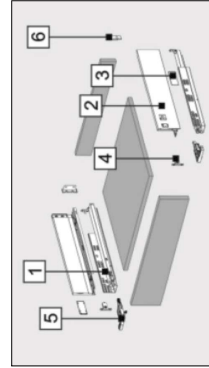

DRAWER BOX SYSTEMS

SOTTILE

Sottile Is An Elegant Slim Drawer Profile Thickness Of Just 12mm With Straight Line Module To Maximize The Usage Of Inner Space.

ITEM NAME : SOTTILE X HEIGHT

CODE NO : KNCDBS 500

DIMENSIONS (WxDxH) : 500mm X 84mm

FINISH : DARK GREY

ITEM NAME : SOTTILEY HEIGHT

CODE NO : KNCDBS 500

DIMENSIONS (WxDxH) : 500mm X 125mm

FINISH : DARK GREY