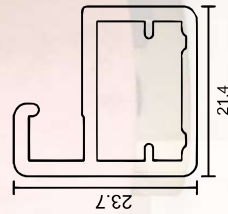

22MM FRAME PROFILE

CODE NO : KNCAP 888

LENGTH : 3 MTR.

FINISH : ROSE GOLD / CERAMIC BLACK