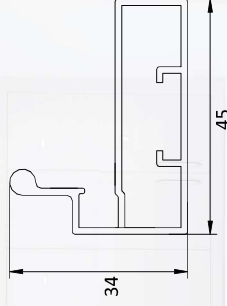

ALUMINIUM PROFILES

45mm HANDLE PROFILES

CODE NO : KNCAP 03A

LENGTH : 3 MTR.

FINISH : ROSE GOLD / CERAMIC BLACK