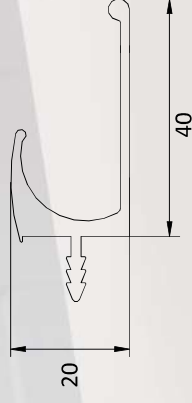

J HANDLE PROFILES

CODE NO : KNCAP 04

LENGTH : 3 MTR.

FINISH : CHROME / ROSE GOLD / CERAMIC BLACK