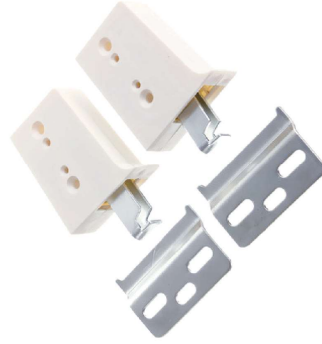

CABINET HANGING BRACKET

ITEM NAME : CABINET HANGING BRACKET
CODE NO : KNCCF08
FINISH : WHITE