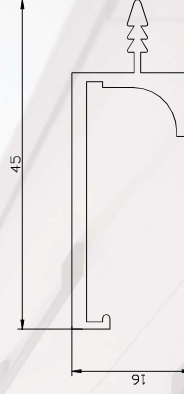

J HANDLE WITH EDGE & LAMINATE INSERT

CODE NO : KNCAP 16

LENGTH : 3 MTR.

FINISH : ROSE GOLD / CERAMIC BLACK