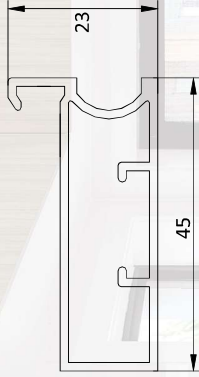

ALUMINIUM PROFILES

Pearl Series

Edge With "C" Curve

45MM FRAME PROFILE

CODE NO : KNCAP 11

LENGTH : 3 MTR.

FINISH : ROSE GOLD / CERAMIC BLACK