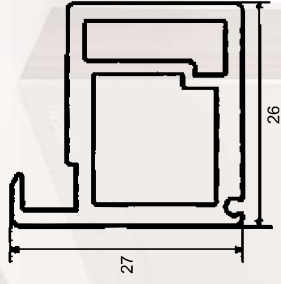

SIGNATURE PROFILES

6MM BORDER SIDE PROFILE

CODE NO : KNCAP 303

LENGTH : 3 MTR.

FINISH : SUPER ROSE GOLD / CERAMIC BLACK