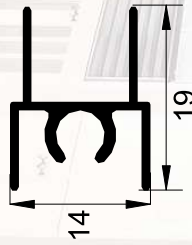

SLIDING CLOSET PLUS SERIES

Floor to Ceiling

VERTICLE HANDLE PROFILE

CODE NO : KNCAP 1006

LENGTH : 2.44 MTR. / 3.66 MTR.

FINISH : MATT BLACK / CHAMPAGNE GOLD