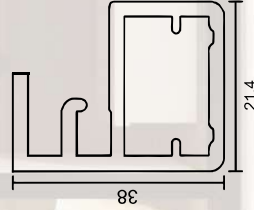

22MM HANDLE PROFILE

CODE NO : KNCAP 999

LENGTH : 3 MTR.

FINISH : ROSE GOLD / CERAMIC BLACK