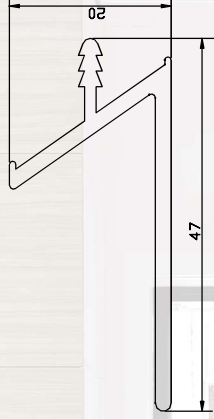

EXCLUSIVE PROFILE COLLECTION

V GOLA HANDLE

CODE NO : KNCAP 13

LENGTH : 3 MTR.

FINISH : ROSE GOLD / CERAMIC BLACK