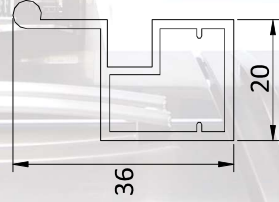

20mm HANDLE PROFILE

CODE NO : KNCAP 09

LENGTH : 3 MTR.

FINISH : ROSE GOLD/ CERAMIC BLACK